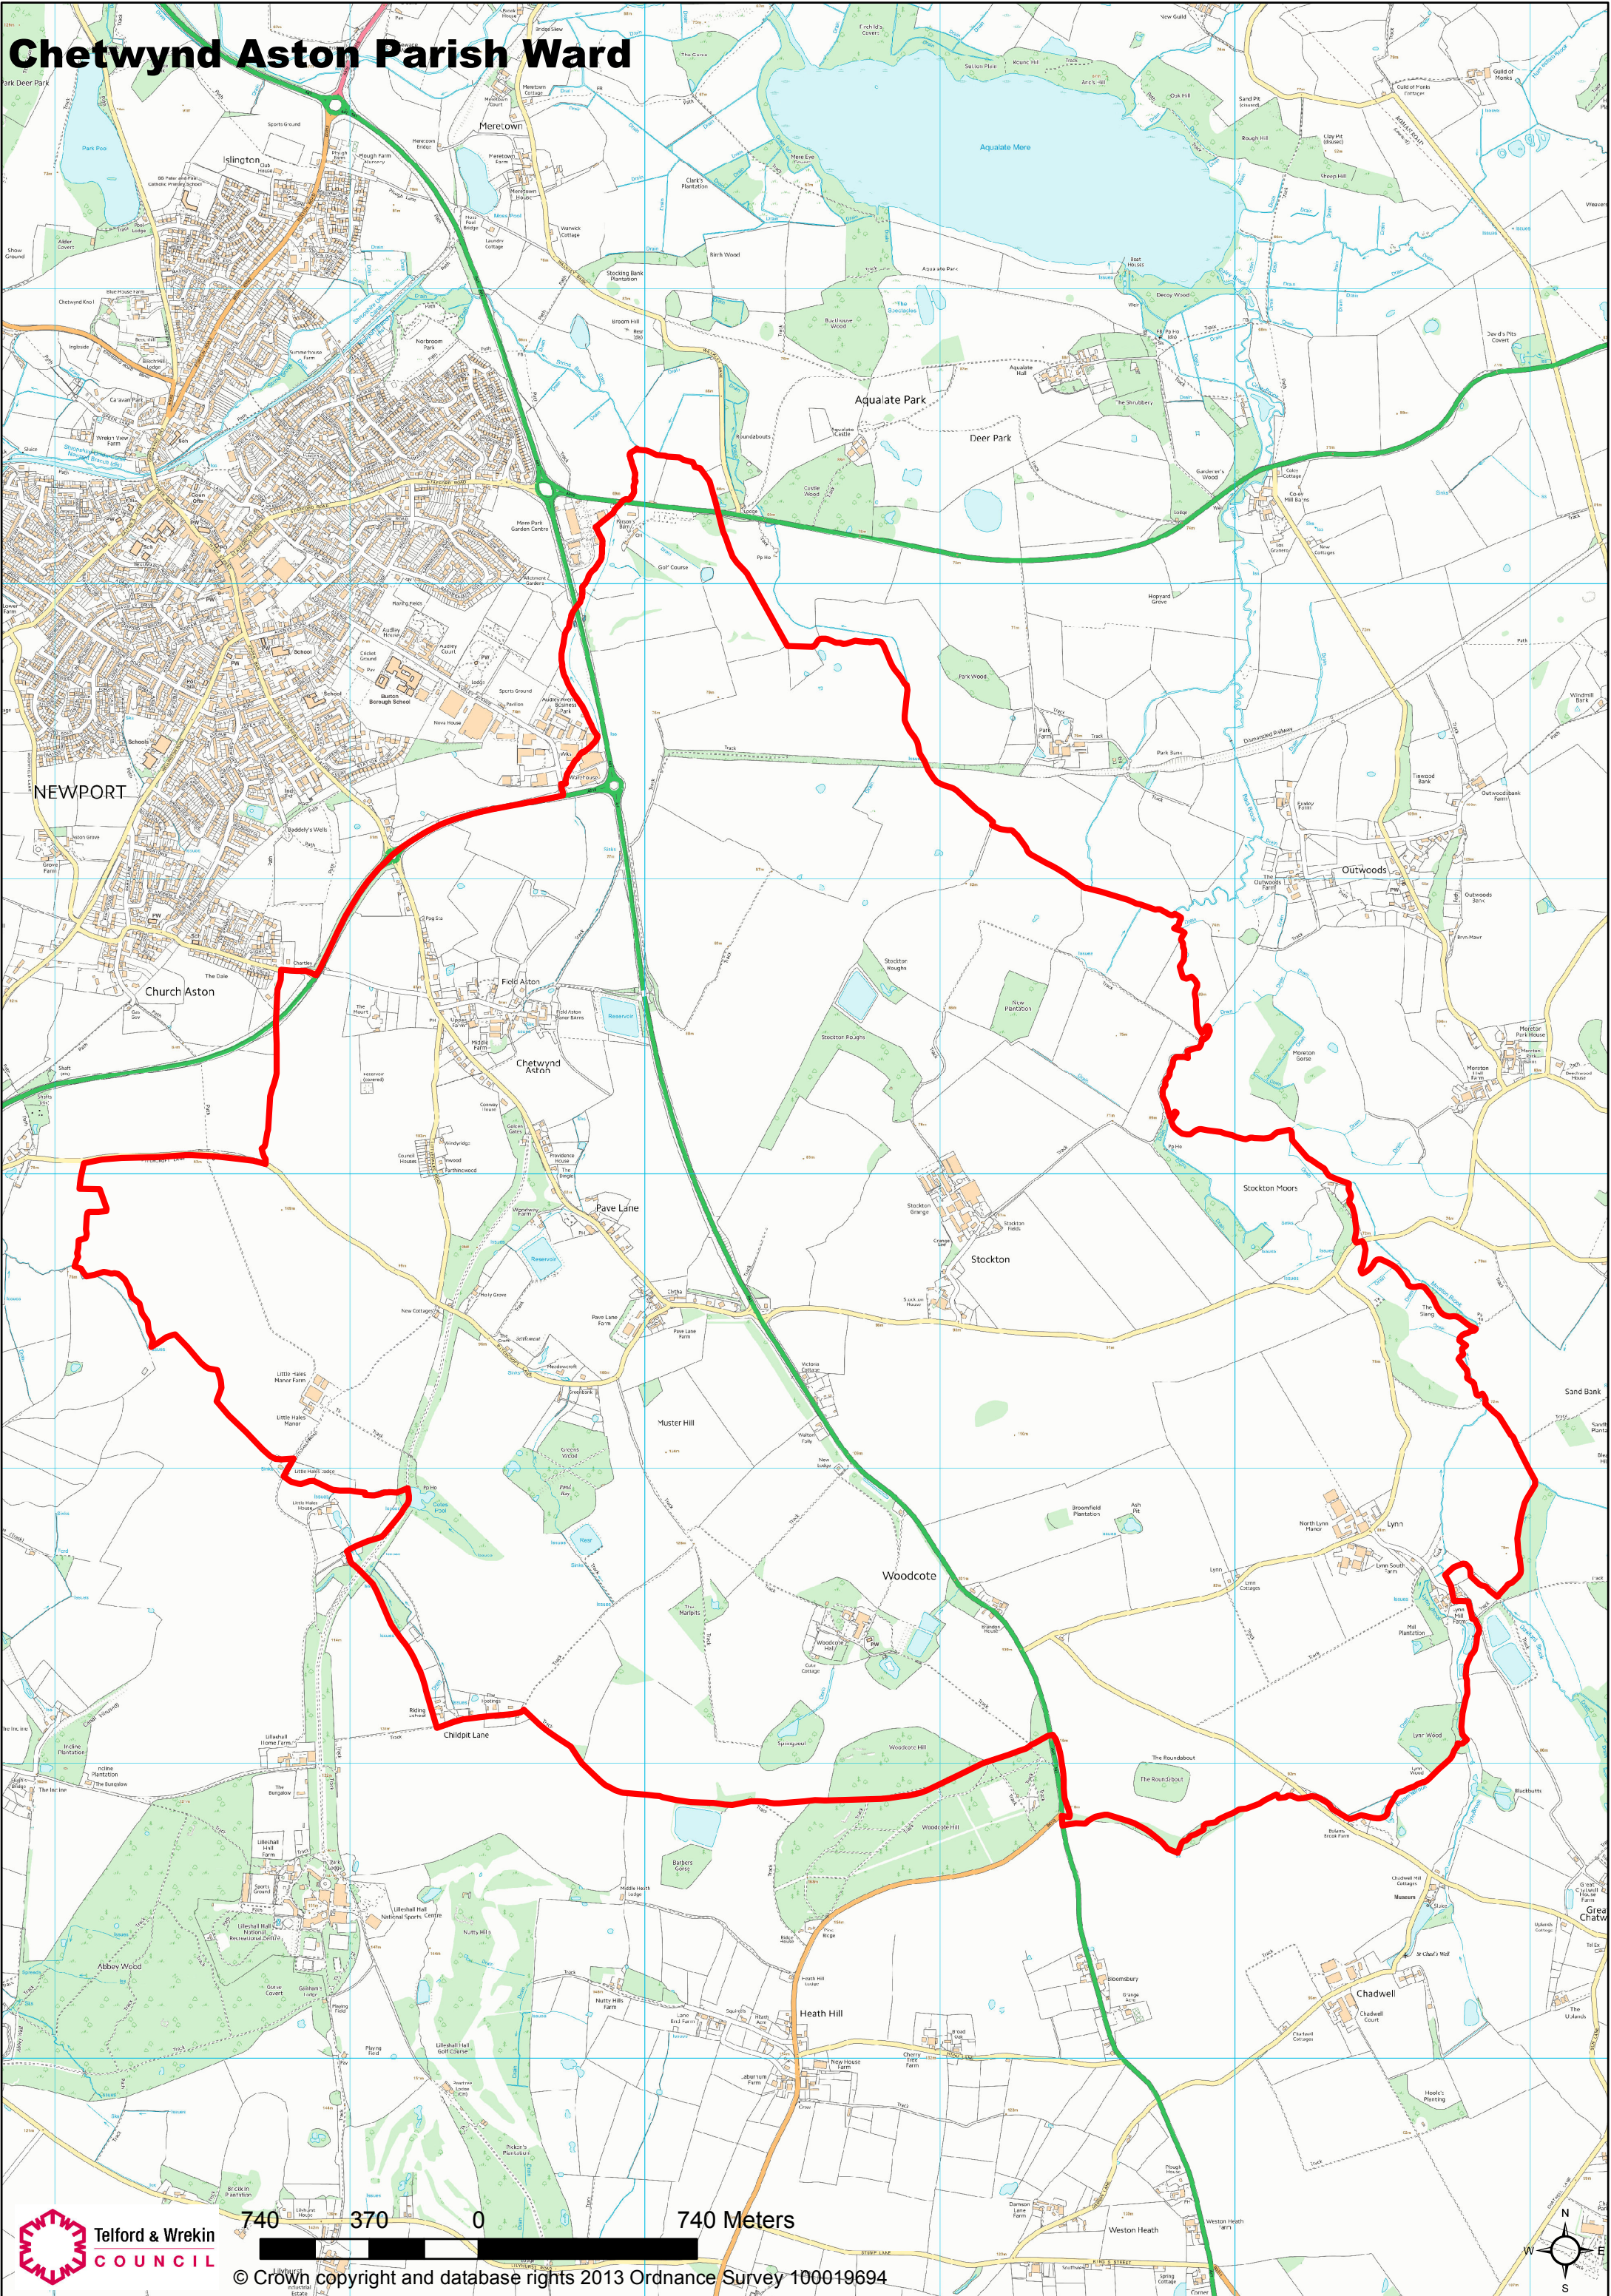

# Chetwynd Aston Parish Ward

740 370 0 740 Meters

© Crown copyright and database rights 2013 Ordnance Survey 100019694